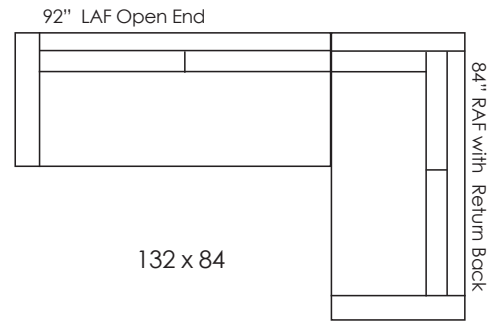

EVELYN FULL BACK RETURN SECTIONALS