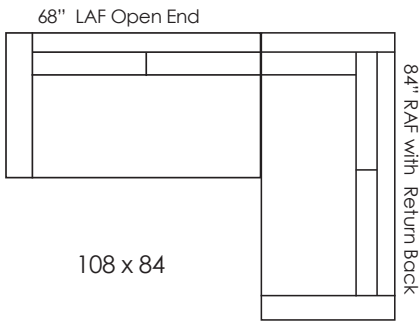

EVELYN FULL BACK RETURN SECTIONALS