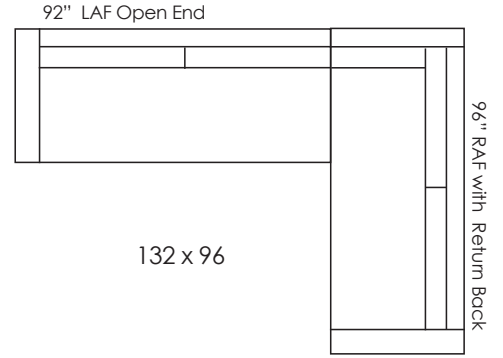

EVELYN FULL BACK RETURN SECTIONALS