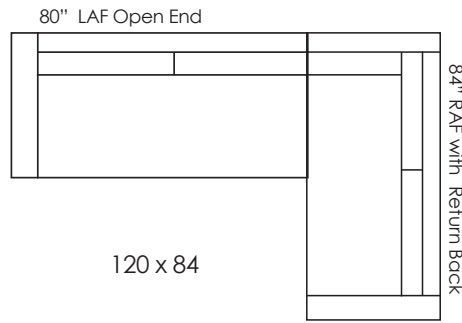

EVELYN FULL BACK RETURN SECTIONALS