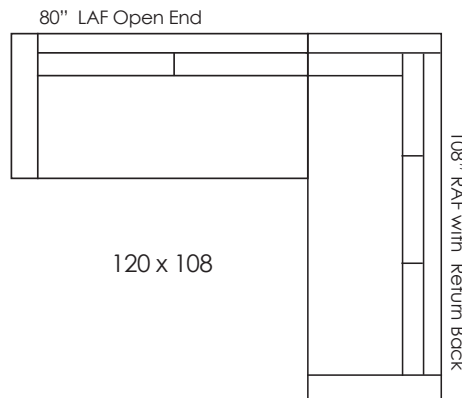

EVELYN FULL BACK RETURN SECTIONALS