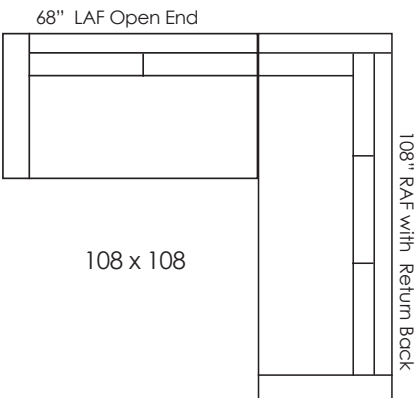

EVELYN FULL BACK RETURN SECTIONALS