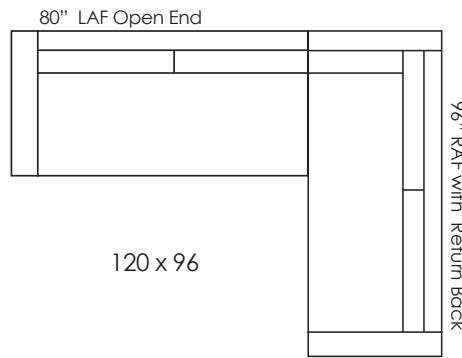

EVELYN FULL BACK RETURN SECTIONALS