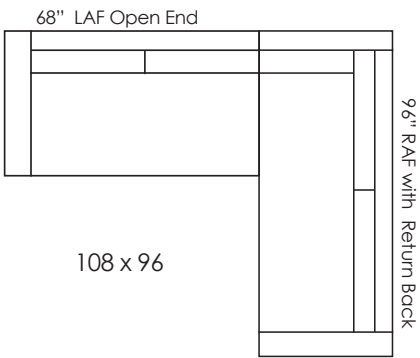

EVELYN FULL BACK RETURN SECTIONALS