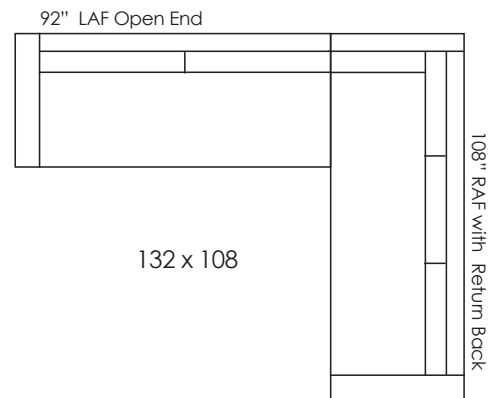

EVELYN FULL BACK RETURN SECTIONALS